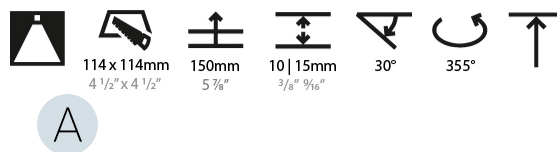

GENERAL

Series: Bioniq
Subseries: Bioniq Square Adjustable
Brand: Prolicht
Division: Architectural
Mounting Type: Recessed
Mounting Location: Ceiling
Subcategory: Downlight

PHYSICAL

Shape: Square
Length (mm): 119
Length (in): 4 11/16
Width (mm): 119
Width (in): 4 11/16
Depth (mm): 132
Depth (in): 5 3/16
Min. Recessing Depth (mm): 150
Min. Recessing Depth (in): 5 7/8
Light Distribution: Adjustable / Downlight
Weight (kg): 0.544
Weight (lbs): 1.2
Fixture Finish: SSR / BKV / CWI / CRY / HAB / UFT / ITA / RUA / FTG / MYG / LOD / PUS / FRO / FUP / KIA / POP / BLS / SPG / MEY / GOH / GUM / CHC / COM / ABZ / JAG / OBR / MOS / ROR
Fixture Material: Aluminum Die Cast
Cut-out Measurements: 114mm / 4 1/2" x 114mm / 4 1/2"

ELECTRICAL

Lamp Type: LED (Zhaga Standard)
Total Output Wattage (W): 15
Dimming: Dali Dimming
Driver Included: No
Driver Location: Recessed Housing
Driver Type: Constant Current - 120Vac
Housing: See components
Input Voltage (V): 120
Constant Current (MA): 350

LED

Number of LEDs: 1
Color Temperature (°K): Warm Dim
Max. Delivered Lumen (lm): 760
Nominal Lumen (lm): 1140
CRI: >90 CRI
Lamp Life (hrs): 50000

OPTICAL

Reflector°: 20 / 40 / 60
Adjustability: Rotational 355°; Tilt 30°

RATINGS AND CERTIFICATIONS

Certified By: Certified for North American Standards
IP rating: IP20