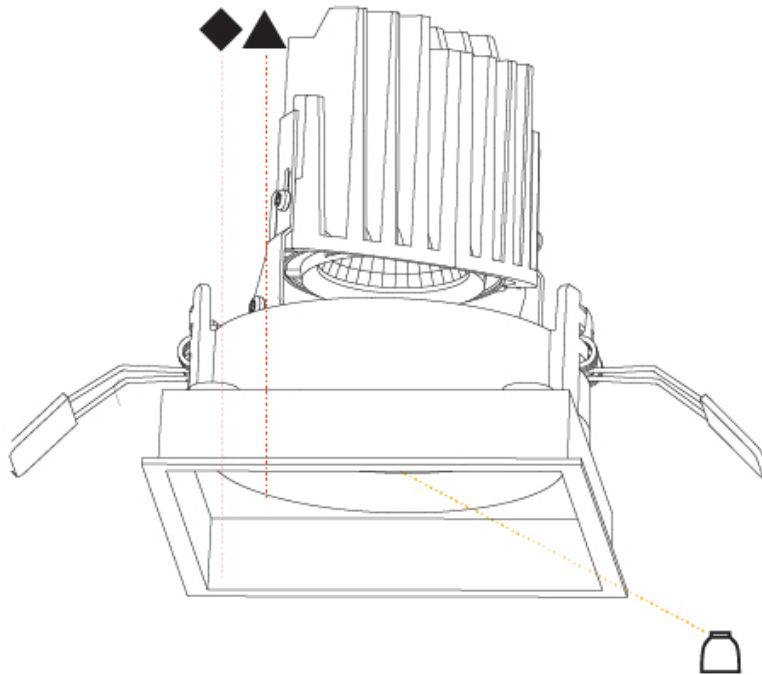

BIONIQ SQUARE ADJUSTABLE RECESSED

A35550-

PROJECT _____

TYPE _____

SPECIFIER _____

QUANTITY _____

DATE _____

A