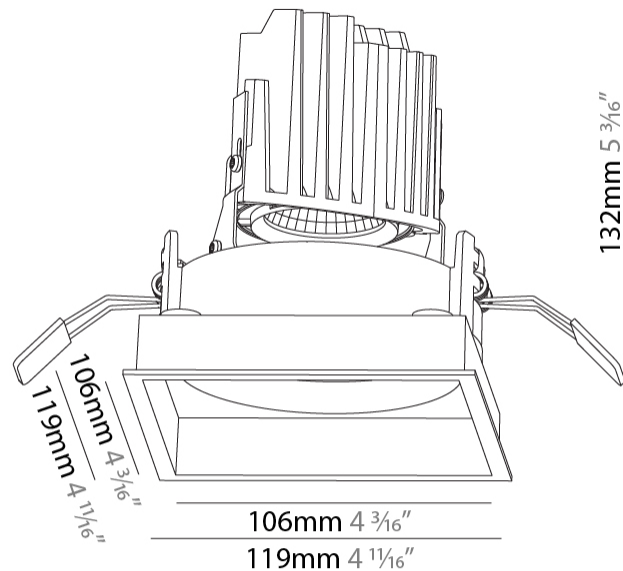

GENERAL

Series: Bioniq
Subseries: Bioniq Square Adjustable
Brand: Prolicht
Division: Architectural
Mounting Type: Recessed
Mounting Location: Ceiling
Subcategory: Downlight

PHYSICAL

Shape: Square
Length (mm): 119
Length (in): 4 11/16
Width (mm): 119
Width (in): 4 11/16
Depth (mm): 132
Depth (in): 5 3/16
Min. Recessing Depth (mm): 150
Min. Recessing Depth (in): 5 7/8
Light Distribution: Adjustable / Downlight
Weight (kg): 0.544
Weight (lbs): 1.2
Fixture Finish: SSR / BKV / CWI / CRY / HAB / UFT / ITA / RUA / FTG / MYG / LOD / PUS / FRO / FUP / KIA / POP / BLS / SPG / MEY / GOH / GUM / CHC / COM / ABZ / JAG / OBR / MOS / ROR
Fixture Material: Aluminum Die Cast
Cut-out Measurements: 114mm / 4 1/2" x 114mm / 4 1/2"

ELECTRICAL

Lamp Type: LED (Zhaga Standard)
Total Output Wattage (W): 15
Dimming: Dali Dimming
Driver Included: No
Driver Location: Recessed Housing
Driver Type: Constant Current - 120Vac
Housing: See components
Input Voltage (V): 120
Constant Current (MA): 350

LED

Number of LEDs: 1
Color Temperature (°K): Warm Dim
Max. Delivered Lumen (lm): 760
Nominal Lumen (lm): 1140
CRI: >90 CRI
Lamp Life (hrs): 50000

OPTICAL

Reflector°: 20 / 40 / 60
Adjustability: Rotational 355°; Tilt 30°

RATINGS AND CERTIFICATIONS

Certified By: Certified for North American Standards
IP rating: IP20